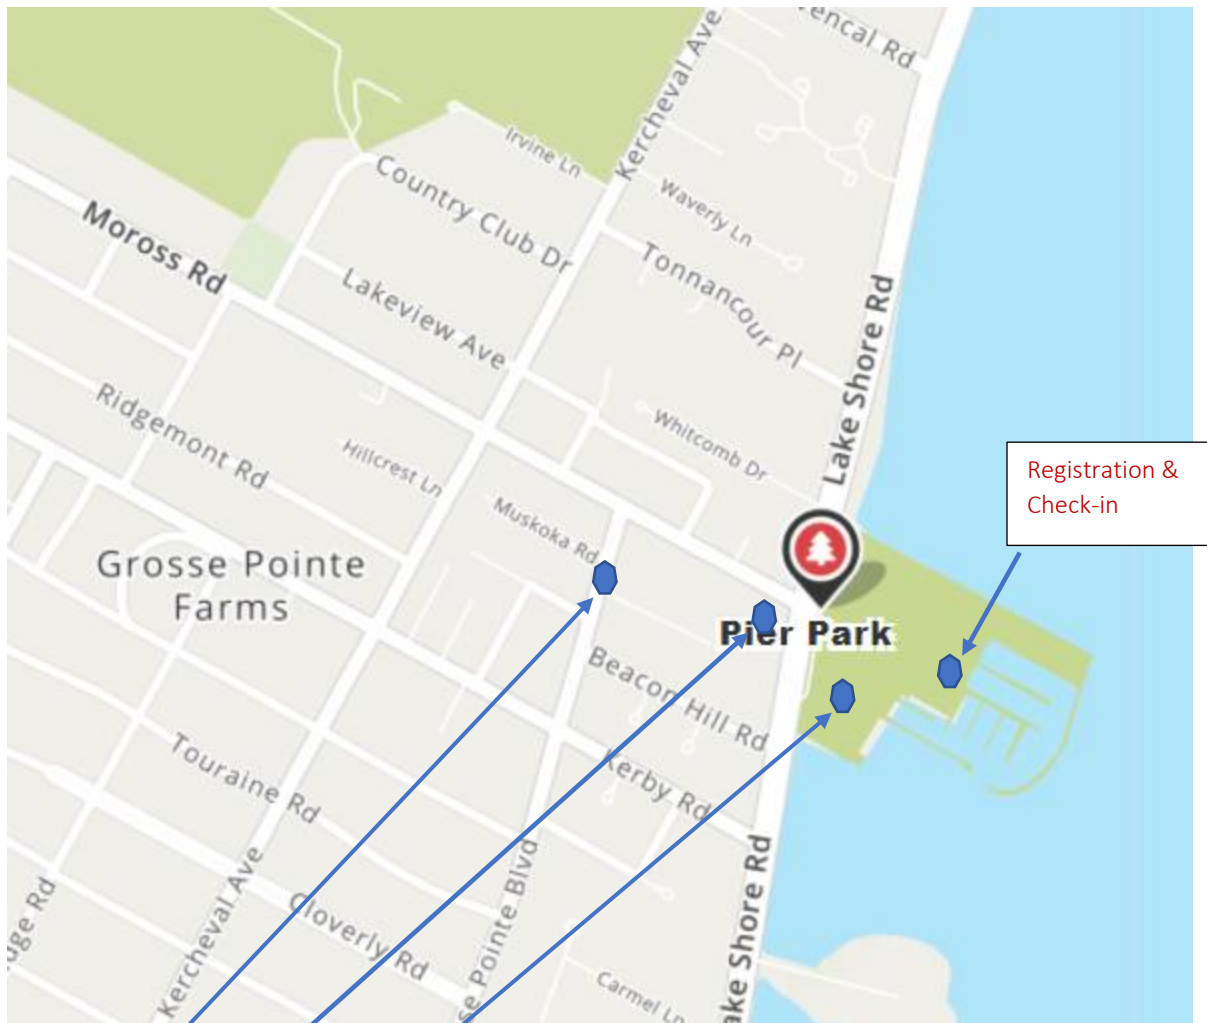

GROSSE POINTE RUN PARKING OPTIONS & COURSE MAP

Available Parking:

- 1. Street Parking on Grosse Pointe Blvd – parking allowed on both sides of the Street; one block from Lake Shore Rd
- 2. Moross/Lake Shore Rd (Jefferson) – overflow parking lot across from the Park
- 3. Municipal Parking Lot within Park – If you park inside the Park you must stay within the Park until the Race is finished.